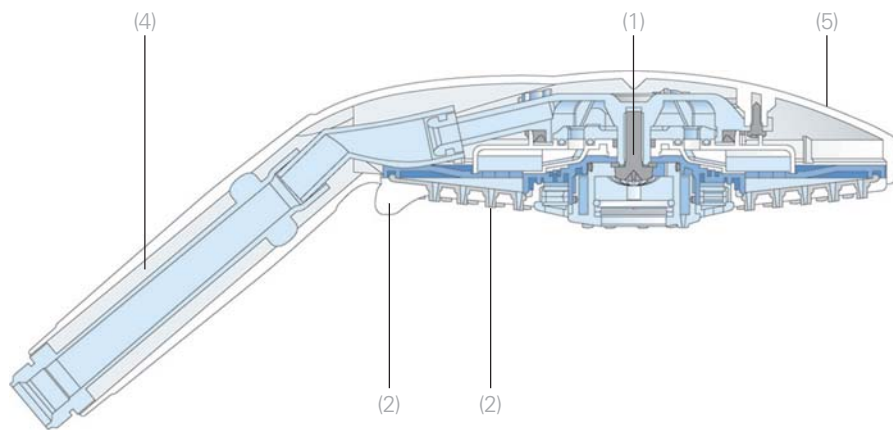

GROHE DreamSpray®

All GROHE showers incorporate **GROHE DreamSpray®** technology.

This winning formula of quality and innovation creates optimal water distribution for an unparalleled showering experience.