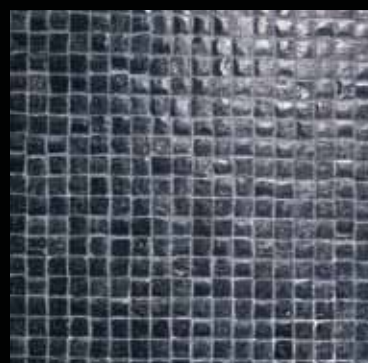

GROHE RAINSHOWER® NATURAL COLOURS COLLECTION

GROHE RAINSHOWER® NATURAL COLOURS COLLECTION

The Natural Colours Collection is the new edition of the award-winning GROHE Rainshower® Icon. From Sheer Marble to Misty Slate, GROHE have carefully selected a palette of six natural colours, which complements popular architectural materials and will help to coordinate the aesthetic concept of the bathroom.

Rain spray

Wide and luxurious – a soft, delicate pattern to soothe the skin. Mimicking warm summer rain, the spray provides a full and even coverage.

Smart Rain spray

All the features and benefits of our authentic Rain spray but with a reduced flow. A smart pattern that uses less water to deliver full showering enjoyment.