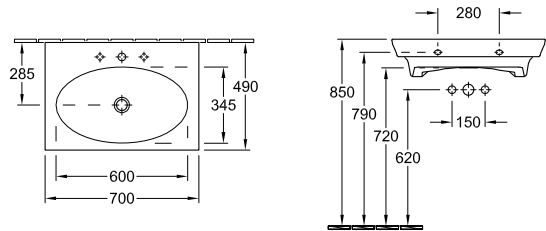

## La Belle 1000mm basin

6124 G1 R1 Wall Basin - 3 Taphole with overflow

## La Belle 700mm basin

6126 G1 R1 Wall Basin - 3 Taphole with overflow

## La Belle 520mm basin

7324 G0 R1 Wall Basin - 1 Taphole with overflow