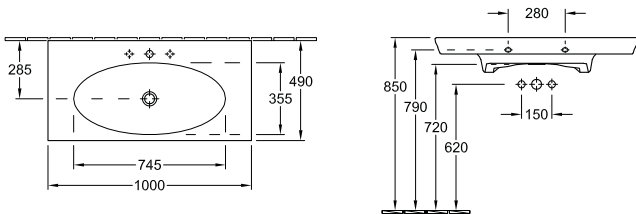

## La Belle 1000mm basin

6124 G1 R1 Wall Basin - 3 Taphole with overflow

## La Belle 700mm basin

6126 G1 R1 Wall Basin - 3 Taphole with overflow

## La Belle 520mm basin

7324 G0 R1 Wall Basin - 1 Taphole with overflow