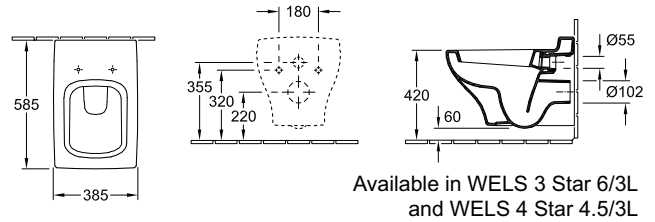

La Belle Wall Hung Pan & Soft Close Seat

5627CR Pan - 1 Soft Close Seat