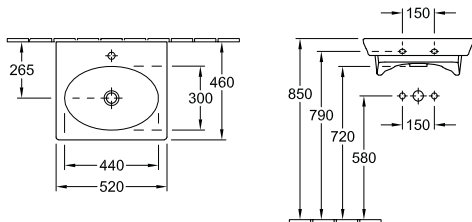

## La Belle 1000mm basin

6124 G1 R1 Wall Basin - 3 Taphole with overflow

## La Belle 700mm basin

6126 G1 R1 Wall Basin - 3 Taphole with overflow

## La Belle 520mm basin

7324 G0 R1 Wall Basin - 1 Taphole with overflow