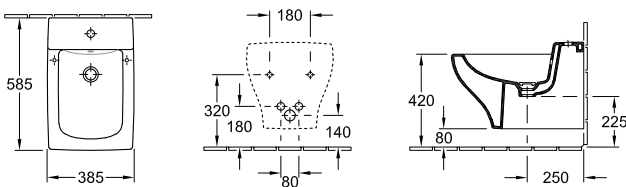

La Belle Bidet

5427CR Bidet - Wall Mounted Bidet
9M1400R1 Seat