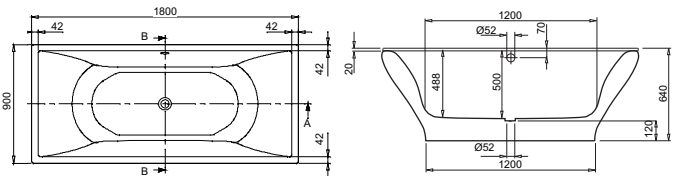

La Belle bath

BQ180LAB2PB - Freestanding Bath & Surround

Paterson, Cnr Boston Rd & Severn St, Newmarket, Auckland, New Zealand

Ph: 09 309 3022 Fax: 09 377 4739
Email: enquiries@paterson.co.nz

Website: www.paterson.co.nz