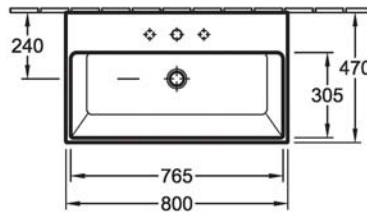

Code 5133 81 U7

Memento Wall Hung Basin - New Glory Pattern

Optional Extra

Code 8749 80 D7

Memento Towel Rail Chrome

New Glory pattern also available in...

Surface mounted basin 500mm or 600mm

Wall Hung basin 500mm, 600mm & 1200mm