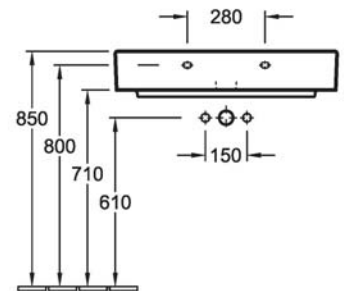

Code 5133 81 U7

Memento Wall Hung Basin - New Glory Pattern

Optional Extra

Code 8749 80 D7

Memento Towel Rail Chrome

New Glory pattern also available in...

Surface mounted basin 500mm or 600mm

Wall Hung basin 500mm, 600mm & 1200mm